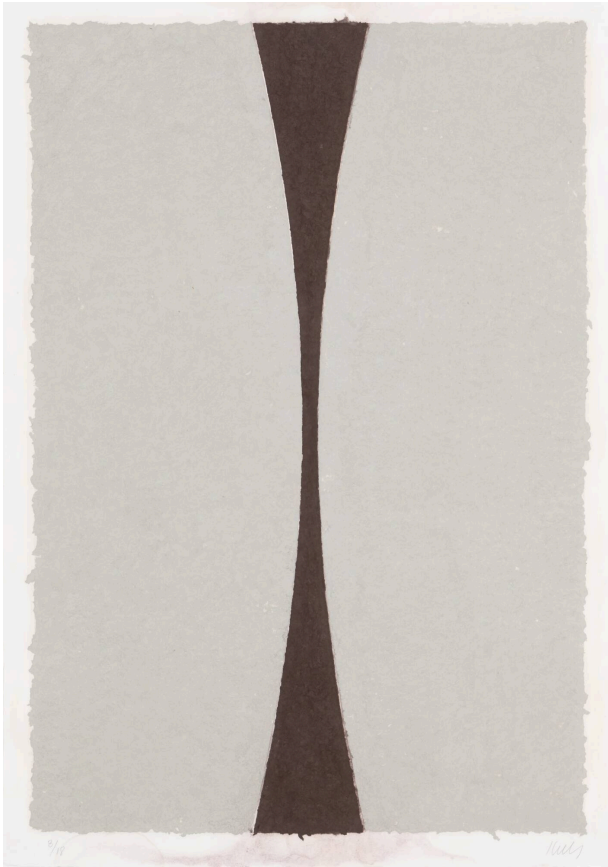

Basic Detail Report

Colored Paper Image XI (Gray Curves with Brown), from "Colored Paper Images"

Date

1976

Primary Maker

Ellsworth Kelly

Medium

Colored pressed paper pulp

Dimensions

Frame: 54 3/4 x 41 1/4 x 1 7/8 in. (139.1 x 104.8 x 4.8 cm)
Sheet: 45 1/2 x 32 1/4 in. (115.6 x 81.9 cm)

Credit Line

Des Moines Art Center Permanent Collections; Gift of the Estate of Dale Jansen, 2024.60