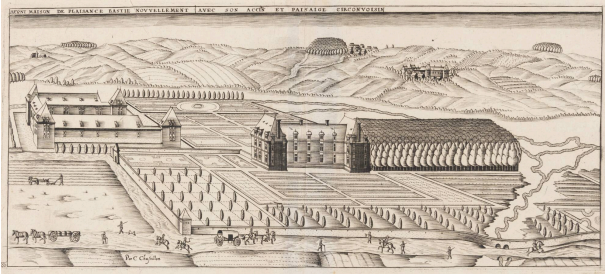

## Berni Maison (Berni House), from "Topographie françoise" (French Topography)

Date  
1648

### Dimensions

Sheet: 8 1/4 × 16 3/4 in. (21 × 42.5 cm) Plate: 6 5/8 × 15 1/4 in. (16.8 × 38.7 cm)