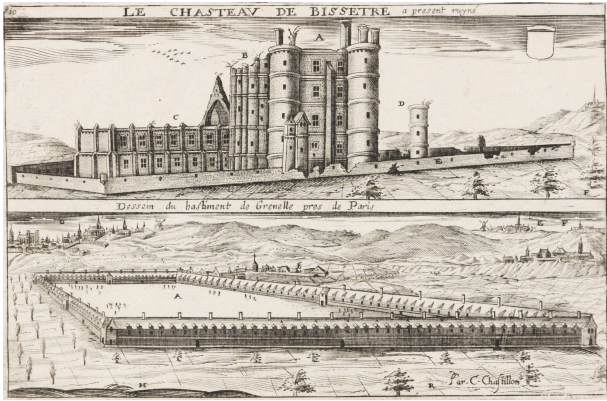

Basic Detail Report

Le château de Bicêtre (The Castle of Bicetre), from "Topographie françoise" (French Topography)

Date
1648

Primary Maker
Isaac Briot

Medium

Engraving on paper

Dimensions

Sheet: 6 7/8 × 9 5/8 in. (17.5 × 24.4 cm) Plate: 4 5/8 × 7 1/8 in. (11.7 × 18.1 cm)