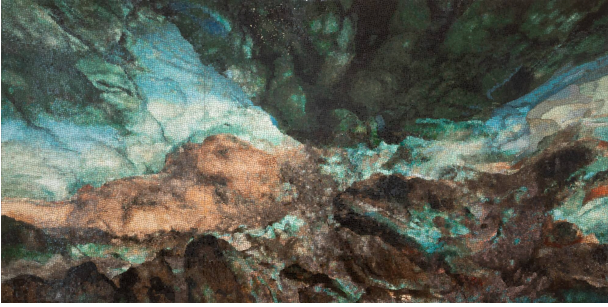

Basic Detail Report

Viñales(Chasm)

Date

2022

Primary Maker

Teresita Fernández

Medium

Glazed ceramic

Dimensions

Overall: 72 × 144 × 1 1/2 in. (182.9 × 365.8 × 3.8 cm)

Credit Line

Des Moines Art Center Permanent Collections; Purchased with funds from the Thomas & Linda Koehn Foundation, 2023.47.a-.c