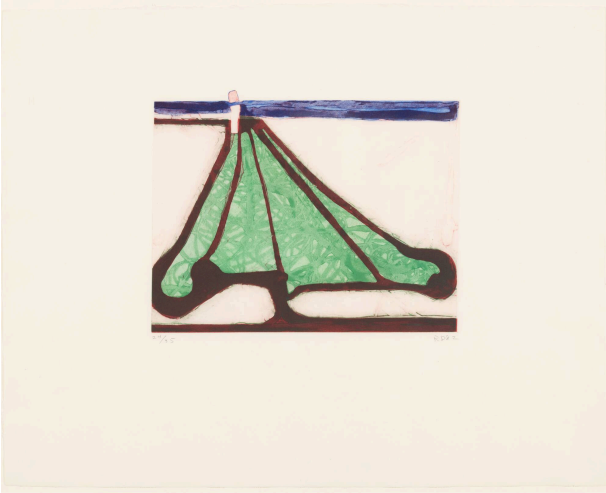

Basic Detail Report

Green Tree Spade

Date

1982

Primary Maker

Richard Diebenkorn

Medium

Color sugar lift aquatint with flat bite etching on paper

Dimensions

Frame: 24 3/8 × 29 × 1 1/4 in. (61.9 × 73.7 × 3.2 cm)

Sheet: 18 1/2 × 23 1/4 in. (47 × 59.1 cm) Plate: 9 1/4 × 11 3/4 in. (23.5 × 29.8 cm)

Credit Line

Des Moines Art Center Permanent Collections; Gift of Jim and Ellen Hubbell, 2020.34