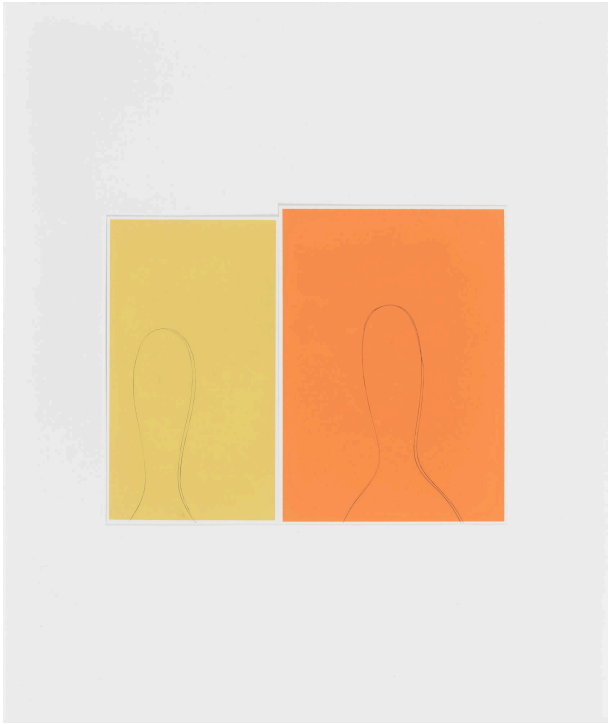

Basic Detail Report

Yellow and orange; Two handle figures face left

Date

2000

Primary Maker

Kate Shepherd

Medium

Carbon transfer on silkscreened color

Dimensions

Frame: 17 1/2 × 14 1/4 × 1 1/8 in. (44.5 × 36.2 × 2.9 cm)

Sheet: 17 1/2 × 14 1/4 in. (44.5 × 36.2 cm) Image: 6 7/8
× 8 3/4 in. (17.5 × 22.2 cm)

Credit Line

Des Moines Art Center; Paul and Anastasia Polydorou Collection, 2019.24