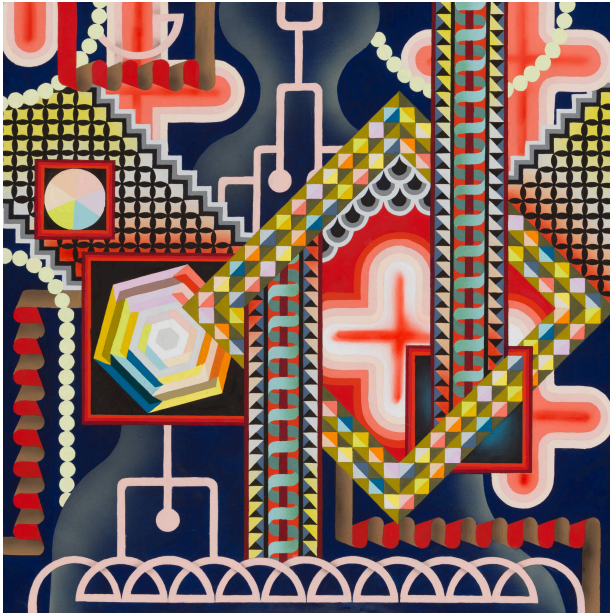

# Basic Detail Report

---

## Potential Donor

### Primary Maker

Edie Fake

### Dimensions

Panel: 20 × 20 in. (50.8 × 50.8 cm)