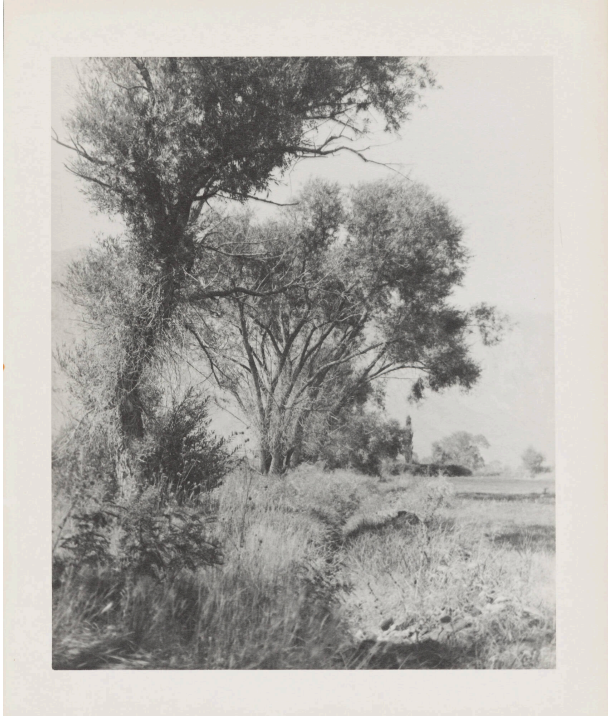

## Owens Valley, California

**Date**

ca. 1930s

**Primary Maker**

William Edward Dasonville

**Medium**

Gelatin silver print

**Dimensions**

Sheet: 12 7/8 × 10 7/8 in. (32.7 × 27.6 cm) Image: 10 7/8 × 9 in. (27.6 × 22.9 cm)

**Credit Line**

Des Moines Art Center Permanent Collections; Gift of Mark Greenberg, 2017.45