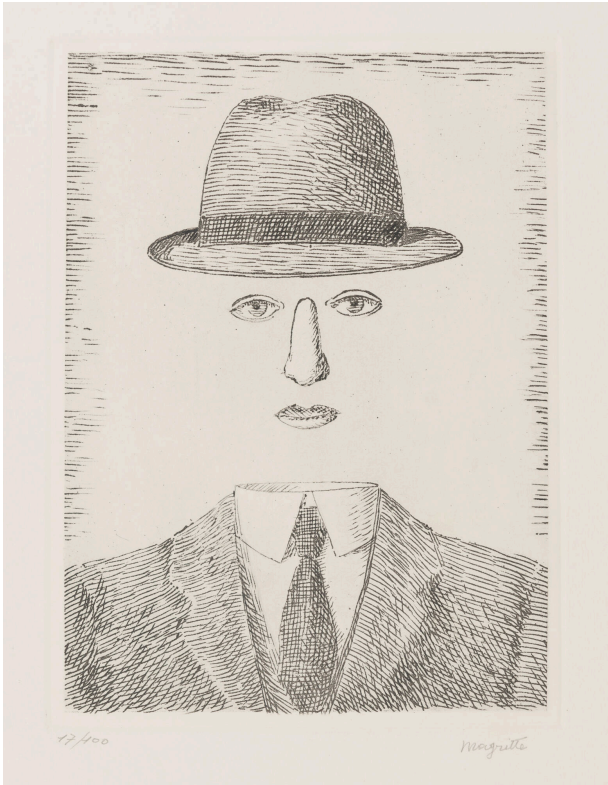

Basic Detail Report

Paysage de Baucis (Landscape of Baucis)

Date

1966

Primary Maker

René Magritte

Medium

Etching on paper

Dimensions

Sheet: 14 7/8 × 10 15/16 in. (37.8 × 27.8 cm) Plate: 8 15/16 × 6 11/16 in. (22.7 × 17 cm) Image: 8 7/16 × 6 3/16 in. (21.4 × 15.7 cm)

Credit Line

Des Moines Art Center Permanent Collections; purchased with funds from the Edmundson Art Foundation, Inc. and gift of Keith Shaver in honor of Mary and Roy Shaver,