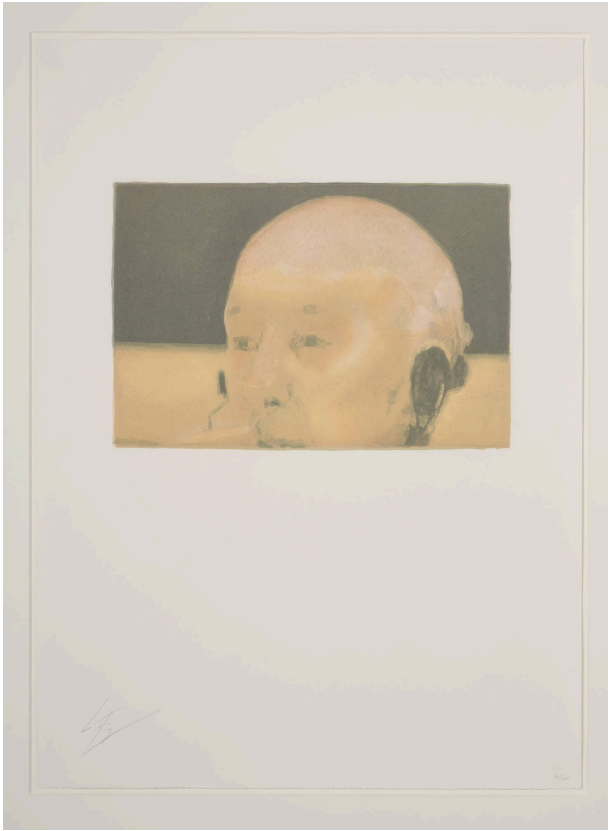

Basic Detail Report

Giscard

Date

2004

Primary Maker

Luc Tuymans

Medium

Lithograph

Dimensions

Frame: 38 1/2 × 30 1/4 × 1 1/2 in. (97.8 × 76.8 × 3.8 cm)

Sheet: 30 × 22 in. (76.2 × 55.9 cm) Image: 10 3/4 × 16 in. (27.3 × 40.6 cm)

Credit Line

Des Moines Art Center Permanent Collections; Gift of the Des Moines Art Center Print Club in honor of Kim Finley, 2012.24

Description

Printed from 13 stones