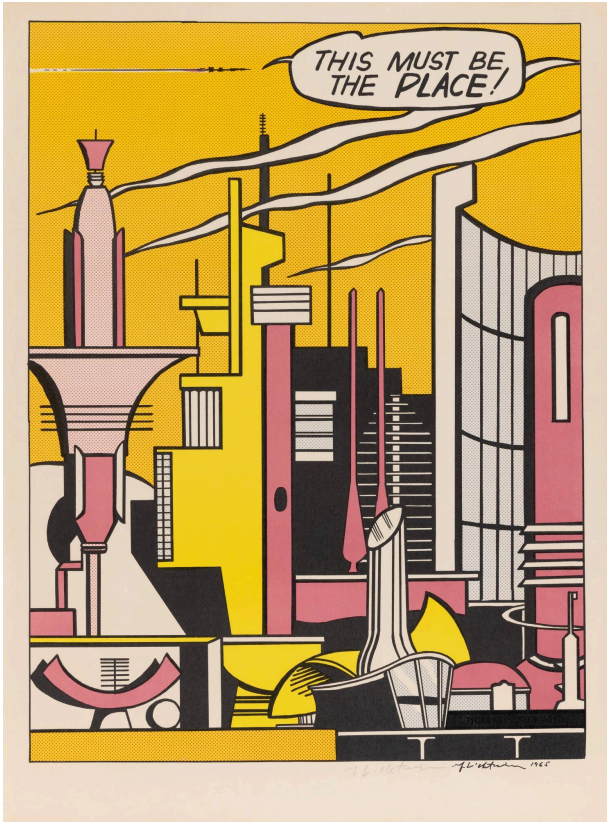

Basic Detail Report

This Must Be the Place

Date

1965

Primary Maker

Roy Lichtenstein

Medium

Lithograph on paper

Dimensions

Frame: 28 1/4 × 22 1/8 × 3/4 in. (71.8 × 56.2 × 1.9 cm)

Image: 21 1/4 × 16 in. (54 × 40.6 cm)

Credit Line

Des Moines Art Center Permanent Collections; Gift of David Kruidenier, Jr. Estate and Elizabeth S. Kruidenier 2002 Revocable Trust, 2012.16

Description

Offset four-color lithograph in yellow, red, blue, and black