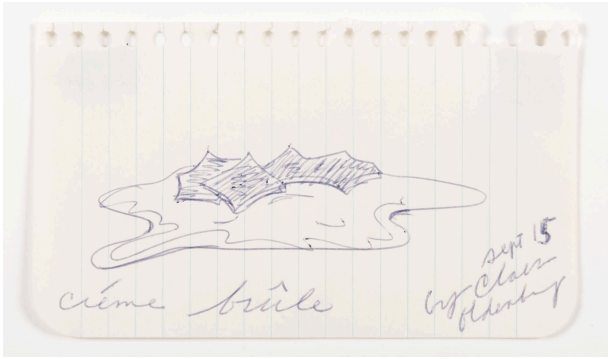

Basic Detail Report

Crème Brûlé

Date

1972

Primary Maker

Claes Oldenburg

Medium

Ink on paper

Dimensions

Sheet: 2 3/4 × 5 in. (7 × 12.7 cm)

Credit Line

Des Moines Art Center Permanent Collections; Gift of David Kruidenier, Jr. Estate and Elizabeth S. Kruidenier 2002 Revocable Trust, 2012.28