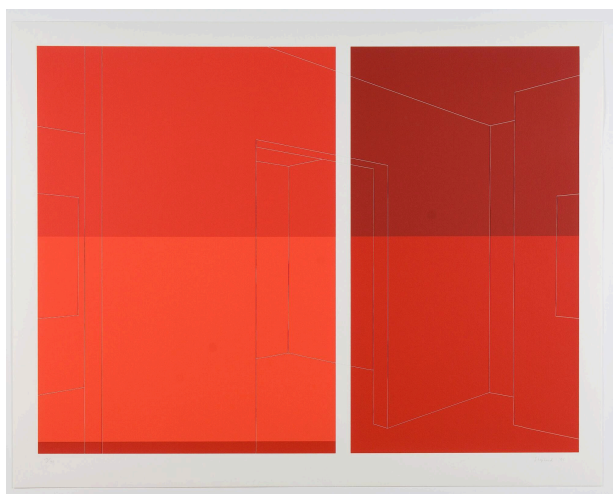

Basic Detail Report

Still Gallery, View Between, 4 Reds, Thread Line

Date

2001

Primary Maker

Kate Shepherd

Medium

Screenprint on museum board

Dimensions

Sheet: 34 3/8 × 43 5/8 in. (87.3 × 110.8 cm) Image: 30 × 40 1/16 in. (76.2 × 101.8 cm)

Credit Line

Des Moines Art Center; Paul and Anastasia Polydorou Collection, 2008.48