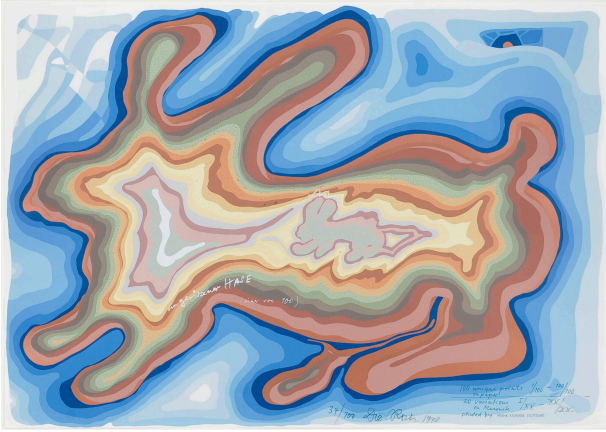

## Ein gerissener Hase (A Clever Hare)

**Date**

1990

**Primary Maker**

Dieter Roth

**Medium**

Screen-printing on white card

**Dimensions**

Frame: 37 1/4 x 49 1/4 x 2 in. (94.6 x 125.1 x 5.1 cm) Sheet (/image): 27 5/8 x 39 1/2 in. (70.2 x 100.3 cm)