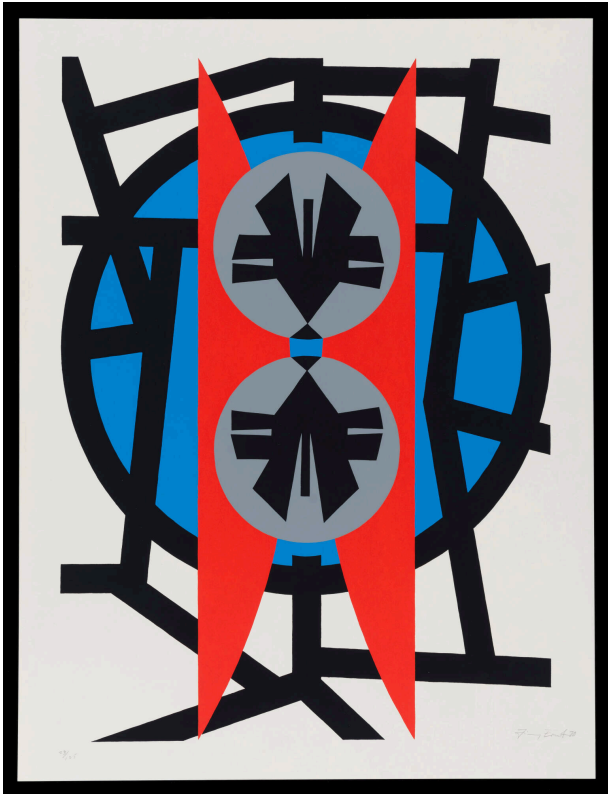

Basic Detail Report

Untitled

Date

1970

Primary Maker

Jimmy Ernst

Medium

Silkscreen on paper

Dimensions

Sheet: 37 × 28 in. (94 × 71.1 cm) Image: 33 1/4 × 24 in.
(84.5 × 61 cm)

Credit Line

Des Moines Art Center Permanent Collections; Gift of Dr.
Howard Weissman, Bloomfield Hills, Michigan, 1979.77.5