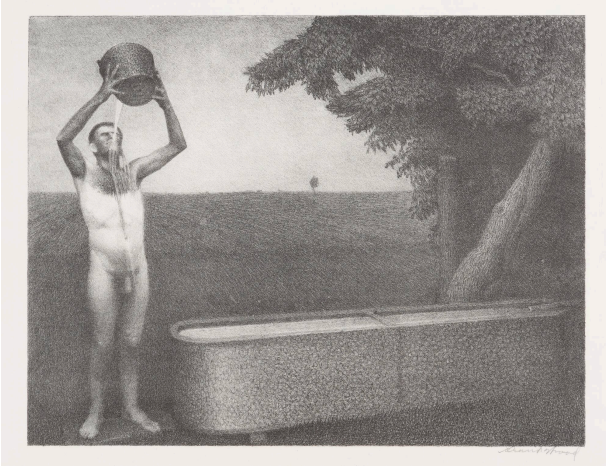

## Sultry Night

**Date**

1937

**Primary Maker**

Grant Wood

**Medium**

Lithograph on paper

**Dimensions**