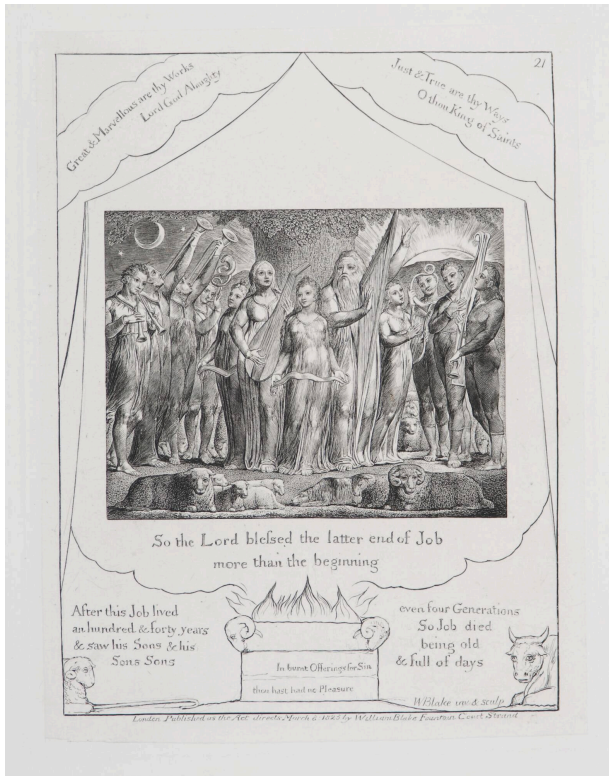

## So the Lord Blessed the Latter End of Job (Plate 21 of Illustrations for the Book of Job)

**Date**

1825

**Primary Maker**

William Blake

**Medium**

Engraving and drypoint on paper

**Dimensions**

Sheet: 17 1/8 × 13 1/8 in. (43.5 × 33.3 cm) Image: 8 9/16  
× 6 11/16 in. (21.7 × 17 cm)

**Credit Line**

Des Moines Art Center Permanent Collections; Purchased

with funds from Rose F. Rosenfield, 1964.50