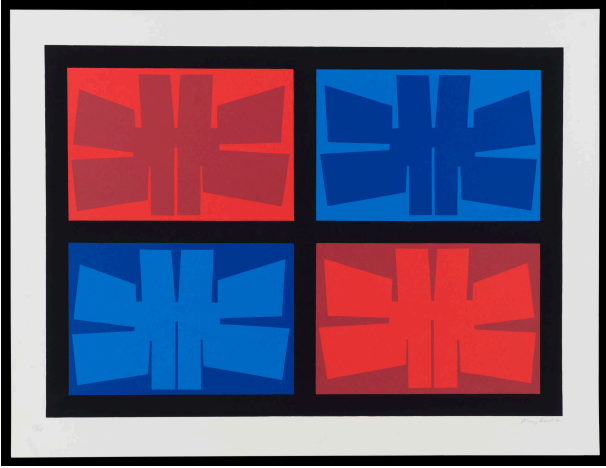

Basic Detail Report

Untitled

Date

1970

Primary Maker

Jimmy Ernst

Medium

Silkscreen on paper

Dimensions

Sheet: 28 × 37 1/16 in. (71.1 × 94.1 cm) Image: 23 5/16 × 32 5/8 in. (59.2 × 82.9 cm)

Credit Line

Des Moines Art Center Permanent Collections; Gift of Dr. Howard Weissman, Bloomfield Hills, Michigan, 1979.77.3