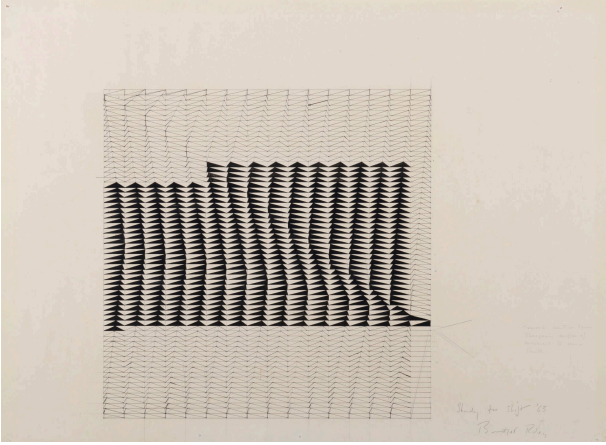

## Study for "Shift"

### Dimensions

Sheet: 22 × 29 7/8 in. (55.9 × 75.9 cm) Image: 16 × 15 9/16 in. (40.6 × 39.5 cm)