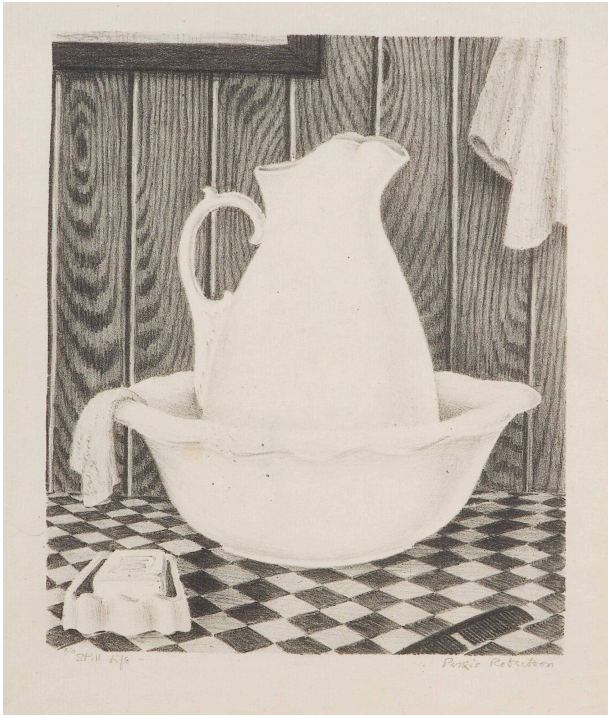

Basic Detail Report

Still Life

Date

ca. 1930

Primary Maker

Persis Weaver Robertson

Medium

Lithograph on paper

Dimensions

Sheet: 15 1/8 × 12 1/2 in. (38.4 × 31.8 cm) Image: 9 5/8 × 8 in. (24.4 × 20.3 cm)

Credit Line

Des Moines Art Center Permanent Collections; Gift of Julia Annette Keeler, 1966.30

Description