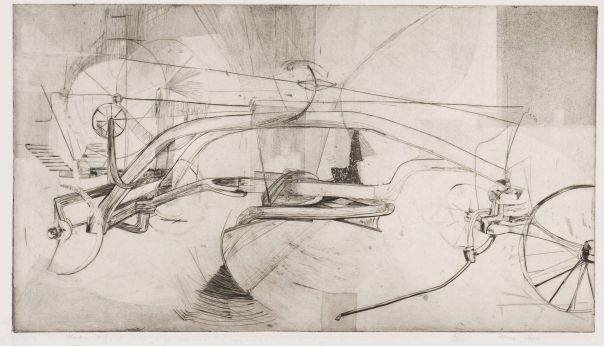

Basic Detail Report

Machine #1

Date

ca. 1953

Primary Maker

Nancy Fisk

Medium

Intaglio on paper

Dimensions

Sheet: 14 3/4 × 25 5/8 in. (37.5 × 65.1 cm) Plate: 13 1/4 × 23 5/8 in. (33.7 × 60 cm)

Credit Line

Des Moines Art Center Permanent Collections; Younker Purchase Award, 1954.9

Description