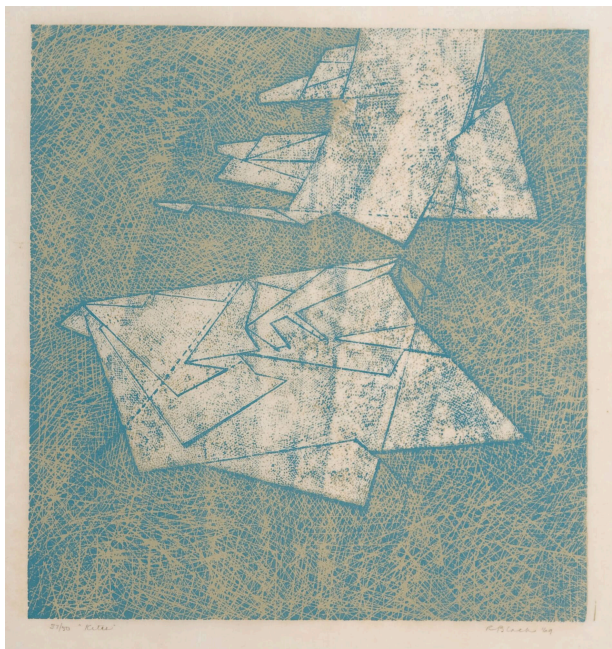

Basic Detail Report

Kites

Date

1969

Primary Maker

Richard Black

Medium

Woodcut on paper

Dimensions

Sheet: 16 5/16 × 15 9/16 in. (41.4 × 39.5 cm) Image: 12 1/4 × 11 9/16 in. (31.1 × 29.4 cm)

Credit Line

Des Moines Art Center Permanent Collections, 1996.44