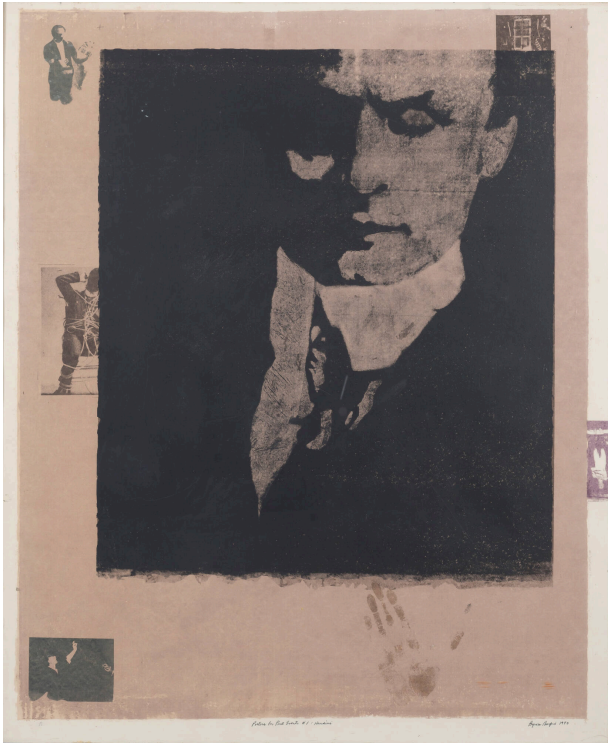

Basic Detail Report

Posters for Past Events #1: Houdini

Date

1970

Primary Maker

Byron Leslie Burford

Medium

Screenprint on paper

Dimensions

Frame: 46 3/8 × 38 1/4 × 1 in. (117.8 × 97.2 × 2.5 cm)

Image (visual): 45 3/4 × 37 3/4 in. (116.2 × 95.9 cm)

Credit Line

Des Moines Art Center Permanent Collections; Purchased with funds from the Mary Elizabeth Brenton Brandt Memorial Fund, 1973.21

Description