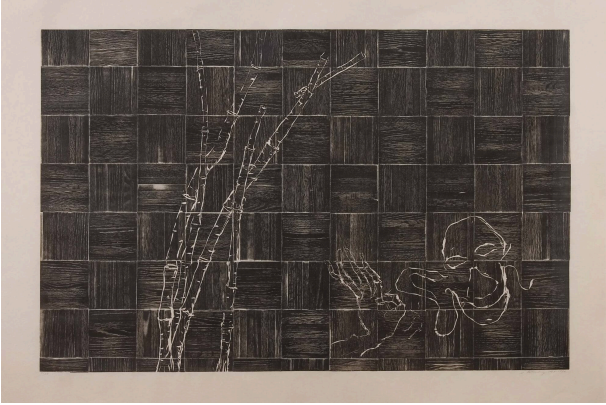

Basic Detail Report

Listening Bamboo

Date

1989-1990

Primary Maker

Susan Rothenberg

Medium

Woodcut on paper

Dimensions

Frame: 58 1/2 × 88 3/8 × 2 1/2 in. (148.6 × 224.5 × 6.4 cm) Sheet: 54 5/8 × 84 1/4 in. (138.7 × 214 cm)

Image: 42 1/8 × 65 3/4 in. (107 × 167 cm)

Credit Line

Des Moines Art Center Permanent Collections; Gift of John and Mary Pappajohn, 1991.84