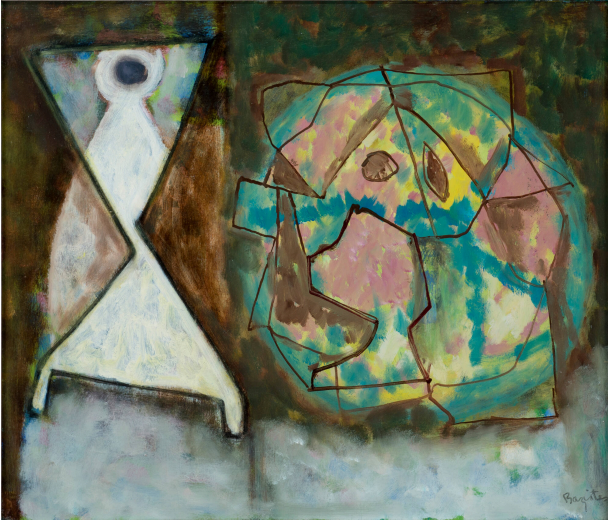

## Figure in Landscape

**Date**

1947

**Primary Maker**

William Baziotes

**Medium**

Oil on canvas

**Dimensions**

Overall: 24 × 28 1/4 in. (61 × 71.8 cm)