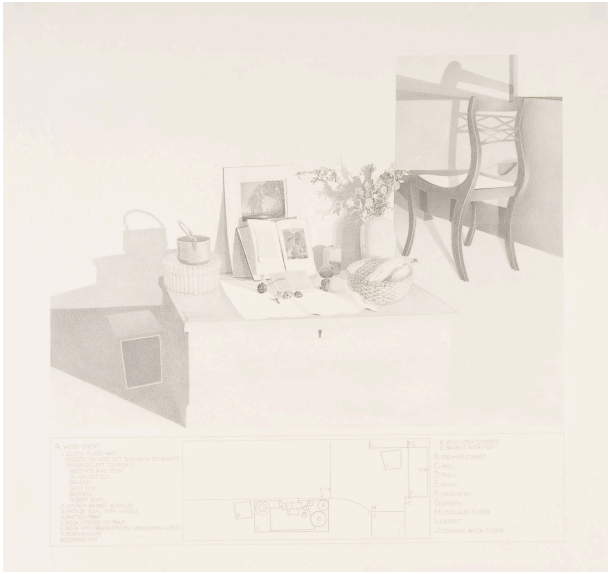

Basic Detail Report

Homage to Robbe-Grillet

Date

1975

Primary Maker

Jeffrey H. Abt

Medium

Pencil

Dimensions

Sheet: 17 1/2 × 18 13/16 in. (44.5 × 47.8 cm) Image: 14 11/16 × 15 1/2 in. (37.3 × 39.4 cm)

Credit Line

Des Moines Art Center Permanent Collections; Gift of the Artist, 1976.64

Description