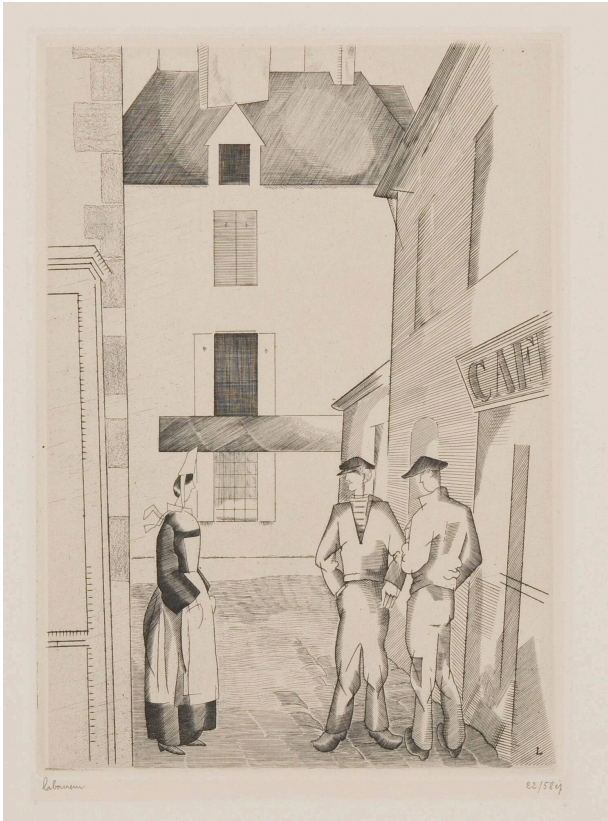

Basic Detail Report

La Ruelle

Date

1927

Primary Maker

Jean-Emile Laboureur

Medium

Etching and engraving on paper

Dimensions

Sheet: 12 7/8 × 9 7/8 in. (32.7 × 25.1 cm) Plate: 8 1/4 × 5 7/8 in. (21 × 14.9 cm)

Credit Line

John C. Huseby Print Collection of the Des Moines Art Center through Bequest, 1994.223

Description

Hinge residue in upper corners; slight light burn