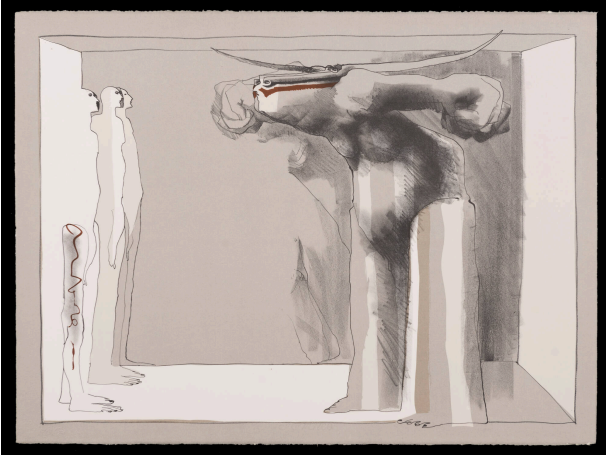

Basic Detail Report

Act III

Date

date unknown

Primary Maker

Josep Pla-Narbona

Medium

Lithograph on paper

Dimensions

Sheet (/image): 22 1/2 × 30 3/16 in. (57.2 × 76.7 cm)

Credit Line

Des Moines Art Center Permanent Collections; Gift of Midwest Emery Freight System, Inc., 1976.28

Description