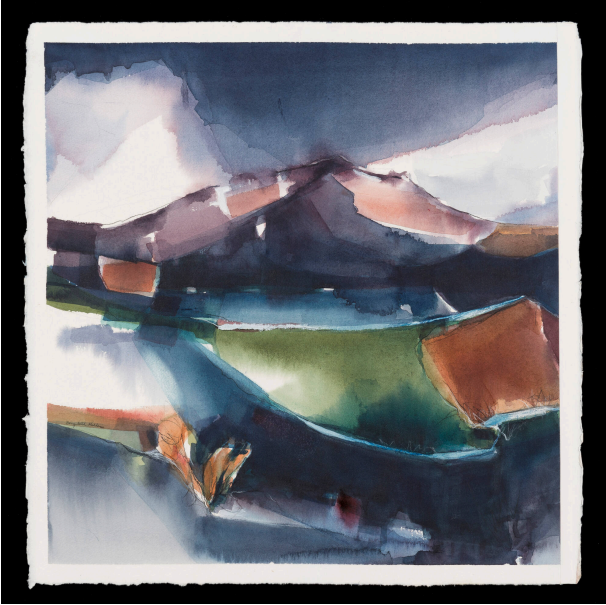

Basic Detail Report

Wolf Creek Pass

Date

date unknown

Primary Maker

Elizabeth Miller

Medium

Watercolor on paper

Dimensions

Sheet: 22 1/8 × 21 7/8 in. (56.2 × 55.6 cm) Image: 20 1/2 × 20 1/8 in. (52.1 × 51.1 cm)

Credit Line

Des Moines Art Center Permanent Collections; Bequest of Mary Mattern in memory of Karl Mattern
1983.23

Description