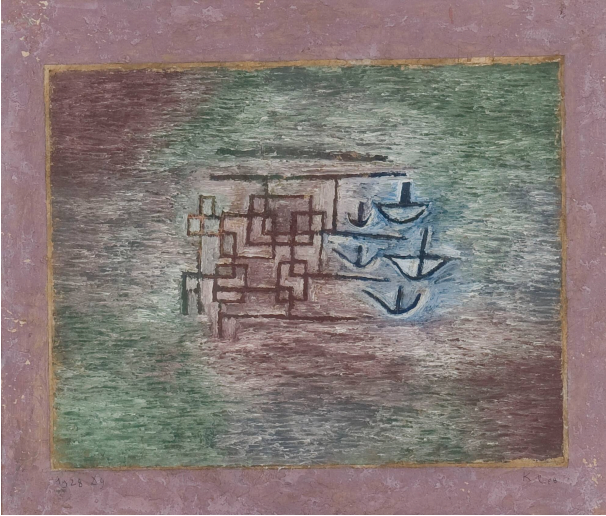

Basic Detail Report

Anlege Platz (Anchorage)

Date

1928

Primary Maker

Paul Klee

Medium

Oil on parchment mounted on board

Dimensions

Frame: 21 × 23 in. (53.3 × 58.4 cm) Board: 11 1/2 × 13 1

1/2 in. (29.2 × 34.3 cm) Image: 10 3/4 × 12 3/4 in. (27.3 × 32.4 cm)

Credit Line

Des Moines Art Center Permanent Collections; Gift of Mr. F.C. Schang, 1971.35