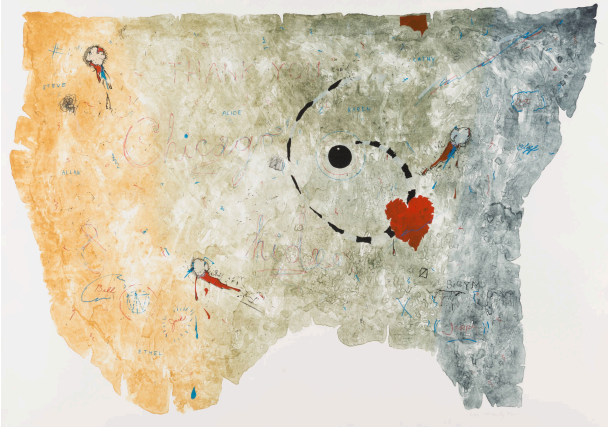

Basic Detail Report

Thank You Hide

Date

1972

Primary Maker

William T. Wiley

Medium

Color lithograph on paper

Dimensions

Sheet: 35 × 47 15/16 in. (88.9 × 121.8 cm)

Credit Line

Des Moines Art Center Permanent Collections; Gift of the artist, 1977.14

Description