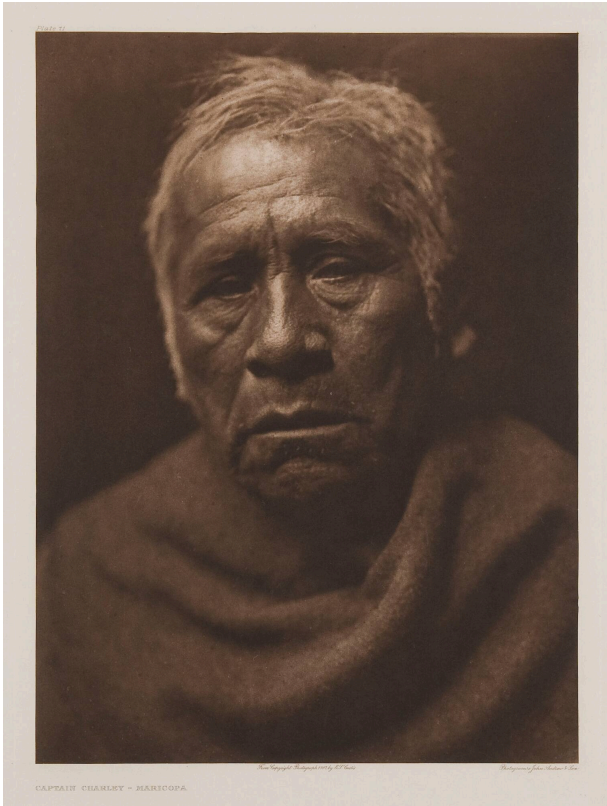

Basic Detail Report

Captain Charley - Maricopa, from "The North American Indian"

Date

1907

Primary Maker

Edward Sheriff Curtis

Medium

Photogravure

Dimensions

Sheet: 22 3/8 × 18 1/8 in. (56.8 × 46 cm) Plate: 17 3/4 × 13 1/8 in. (45.1 × 33.3 cm) Image: 15 13/16 × 11 3/4 in. (40.2 × 29.8 cm)

Credit Line

Des Moines Art Center Permanent Collections; Gift of Anthony F. Renzo, 1998.12

Description

Original set #180