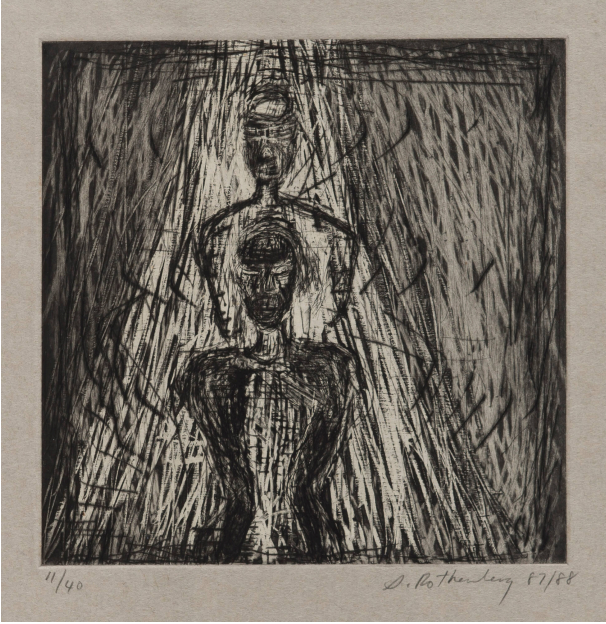

Basic Detail Report

Alius

Date

1987-1988

Primary Maker

Susan Rothenberg

Medium

Etching on paper

Dimensions

Plate: 7 1/4 × 7 1/4 in. (18.4 × 18.4 cm)

Credit Line

Des Moines Art Center Permanent Collections; Gift of John

and Mary Pappajohn, 1991.82