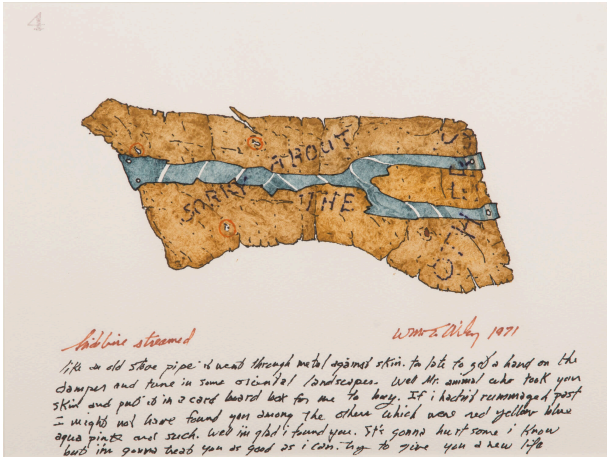

## hide line streamed

Date

1971

Primary Maker

William T. Wiley

Medium

Watercolor and felt pen on paper

Dimensions

Frame: 34 1/2 x 56 1/4 x 1 3/8 in. (87.6 x 142.9 x 3.5 cm) Image (visual): 11 5/8 x 15 5/8 in. (29.5 x 39.7 cm)