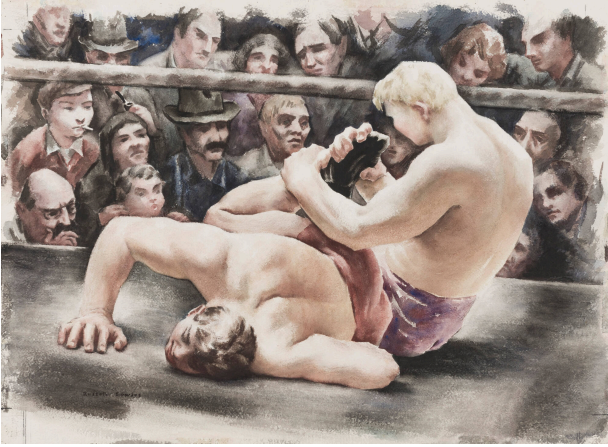

Basic Detail Report

The Wrestlers

Date

1938

Primary Maker

Russell Cowles

Medium

Watercolor on Arches paper

Dimensions

Sheet (/image): 23 3/16 × 31 9/16 in. (58.9 × 80.2 cm)

Credit Line

Des Moines Art Center Permanent Collections; Russell Cowles Estate Bequest, 1981.3

Description