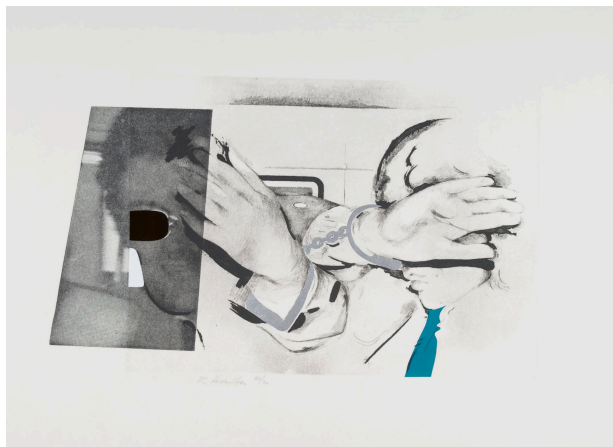

Basic Detail Report

Swingeing London 67

Date

1968

Primary Maker

Richard Hamilton

Medium

Etching and mixed media on paper

Dimensions

Sheet: 21 1/8 × 28 9/16 in. (53.7 × 72.5 cm) Plate: 13 5/16 × 21 7/8 in. (33.8 × 55.6 cm)

Credit Line

Des Moines Art Center Permanent Collections; Purchased with General Memorial Funds, 1970.12

Description