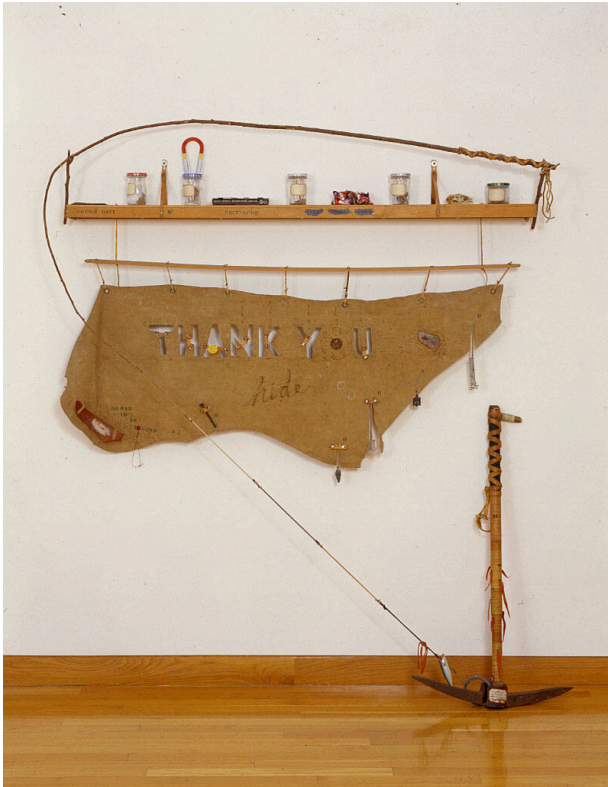

Basic Detail Report

Thank You Hide

Date

1970-1971

Primary Maker

William T. Wiley

Medium

Construction with wood, leather, ink and charcoal on cowhide, pickaxe, found objects and watercolors

Dimensions

Overall: 74 × 160 1/2 in. (188 × 407.7 cm) Frame: 34 5/8 × 56 1/8 in. (87.9 × 142.6 cm)

Credit Line

Purchased with funds from the Coffin Fine Arts Trust; Nathan Emory Coffin Collection of the Des Moines Art Center, 1977.9

Description

Alum. Nielson Frame six watercolors are part of the work, listed separately on TMS as 1977.9.1-.6 Broken shot glass was replaced when it went to the Smithsonian?