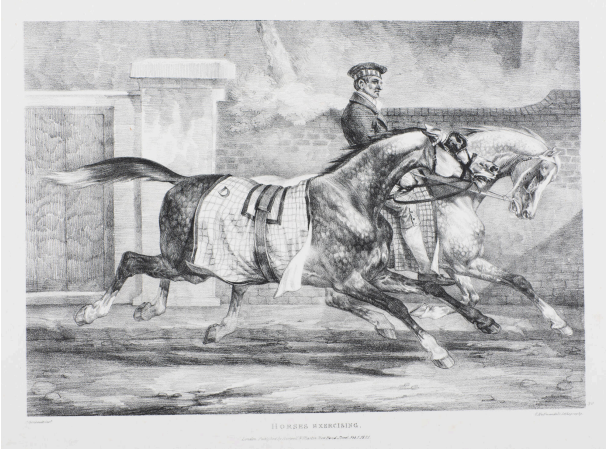

Basic Detail Report

Horses Exercising

Date

1821

Primary Maker

Théodore Géricault

Medium

Lithograph on paper

Dimensions

Sheet: 14 3/16 × 19 3/16 in. (36 × 48.7 cm) Image: 11 3/8 × 16 1/4 in. (28.9 × 41.3 cm)

Credit Line

Des Moines Art Center Permanent Collections; Purchased with funds from the Edmundson Art Foundation, Inc. and Rose F. Rosenfield, 1976.90