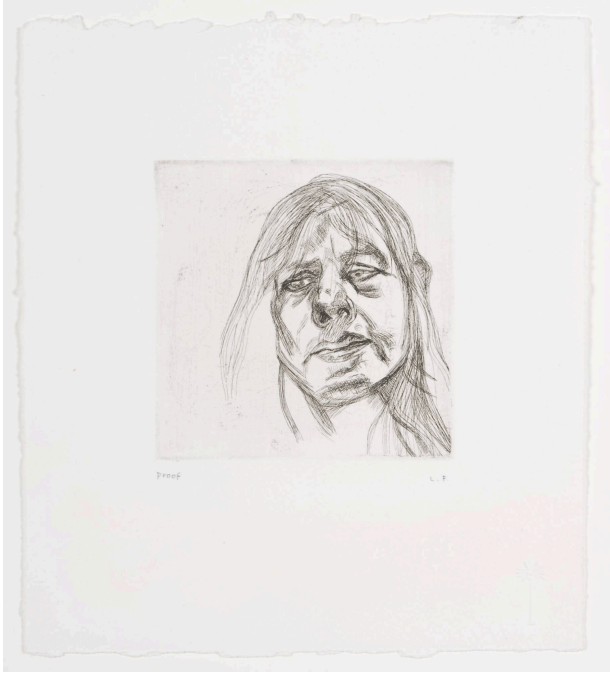

Basic Detail Report

Head of a woman

Date

1982

Primary Maker

Lucian Freud

Medium

Etching on paper

Dimensions

Sheet: 11 1/2 × 11 1/2 in. (29.2 × 29.2 cm) Plate: 5 × 5 in. (12.7 × 12.7 cm)

Credit Line

Des Moines Art Center Permanent Collections; Gift of John

and Mary Pappajohn, 2000.9

Credit Line

Des Moines Art Center Permanent Collections; Gift of John and Mary Pappajohn, 2000.9