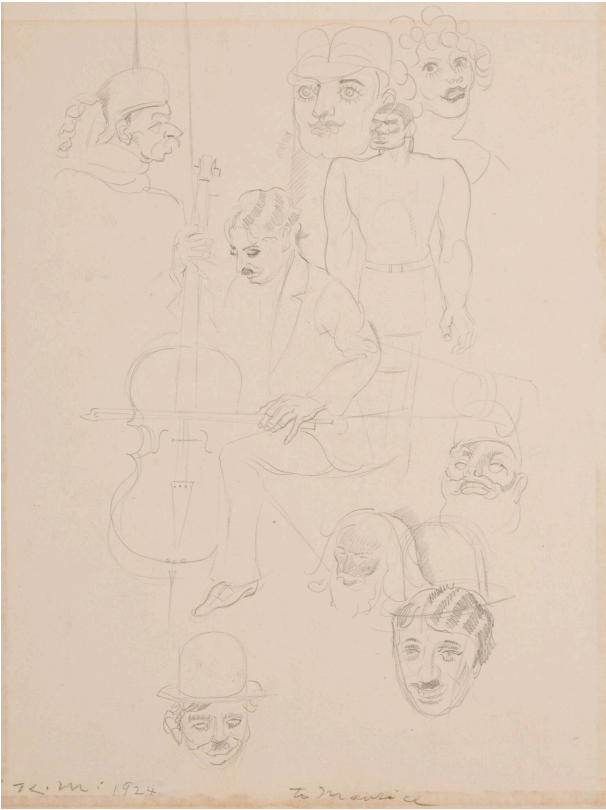

Basic Detail Report

Charles Chaplin The Gold Rush

Date

1924

Primary Maker

Karl Mattern

Medium

Graphite on paper

Dimensions

Frame: 21 × 17 1/8 × 1 1/2 in. (53.3 × 43.5 × 3.8 cm)

Image (visual): 12 × 9 1/8 in. (30.5 × 23.2 cm)

Credit Line

Des Moines Art Center Permanent Collections; Dr. Maurice

H. Noun Bequest, 1968.58

Description