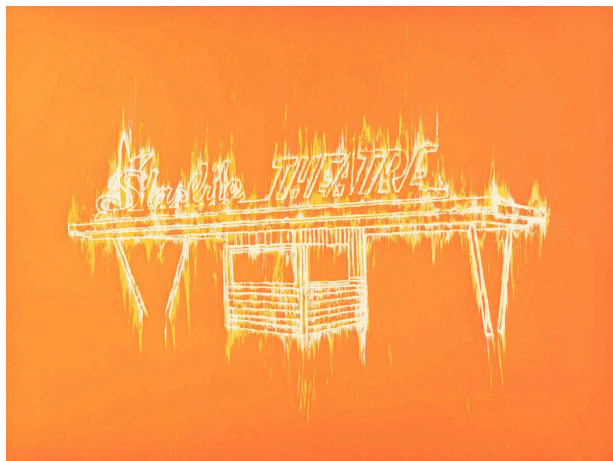

Basic Detail Report

Starlite Theatre

Date

2012

Primary Maker

Gary Simmons

Medium

Color soapground aquatint on paper

Dimensions

Sheet: 32 × 39 7/8 in. (81.3 × 101.3 cm) Plate: 27 × 35 3/4 in. (68.6 × 90.8 cm)

Credit Line

Des Moines Art Center Permanent Collections; Gift of the Des Moines Art Center Print Club in honor of Jeff Fleming and Carrie Marshburn-Fleming, 2022.51