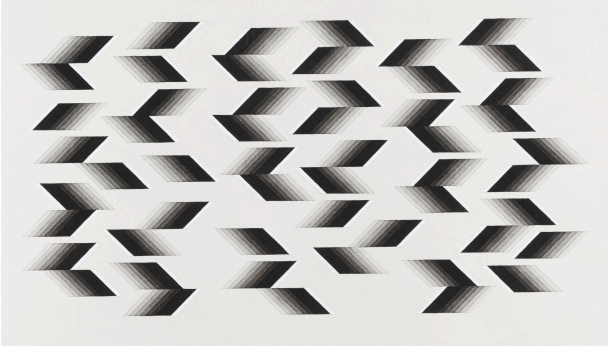

Basic Detail Report

Broken Zones

Date

1985

Primary Maker

Sewell Sillman

Medium

Watercolor, acrylic, and pencil on paper

Dimensions

Sheet: 29 1/2 × 41 1/2 in. (74.9 × 105.4 cm) Image: 21 1/4 × 36 5/8 in. (54 × 93 cm)

Credit Line

Des Moines Art Center Permanent Collections; Gift of the Sewell Sillman Foundation, 2018.39