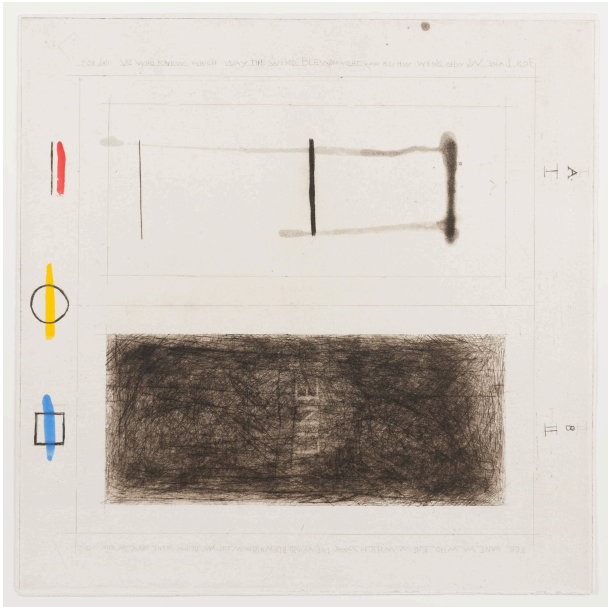

## Large Line

**Date**

1976

**Primary Maker**

Pat Steir

**Medium**

Etching with hand coloring on paper

**Dimensions**

Sheet: 20 × 20 1/8 in. (50.8 × 51.1 cm) Plate: 19 3/4 × 19 3/4 in. (50.2 × 50.2 cm)

**Credit Line**

Des Moines Art Center Permanent Collections; Purchased by the Everett and Ruth Baker Memorial Fund, 1977.3