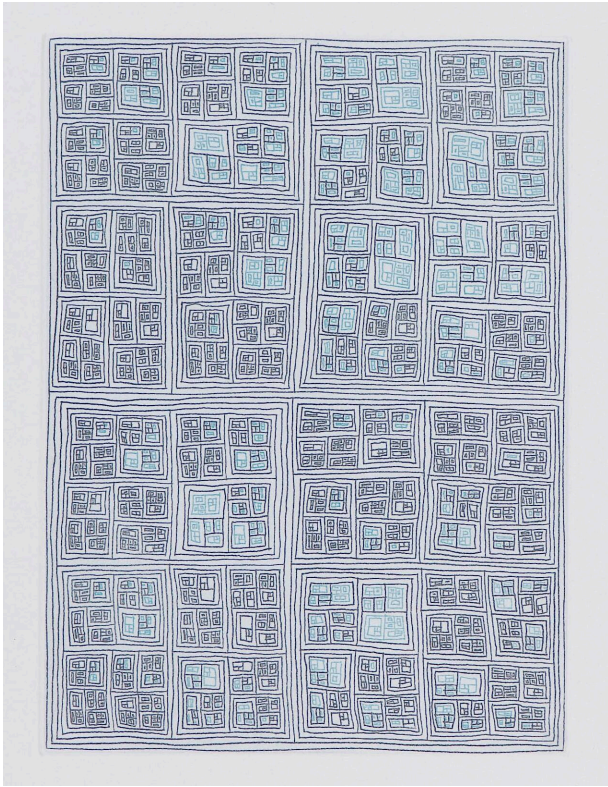

# Basic Detail Report

---

## Global Key in Two Colors

### Medium

Soft-ground etching

### Dimensions

Sheet: 14 3/8 × 12 1/4 in. (36.5 × 31.1 cm) Plate: 7 × 5 1/8 in. (17.8 × 13 cm)