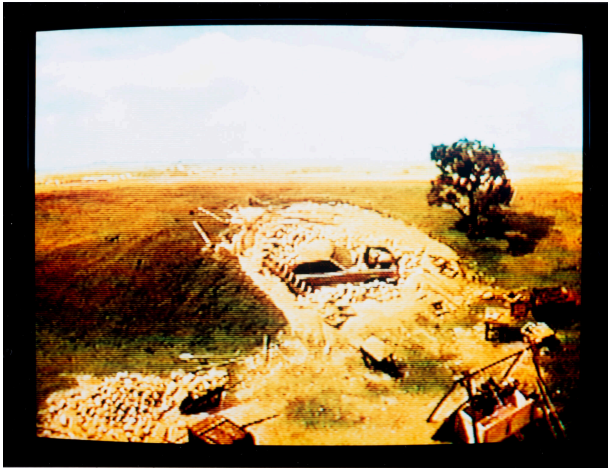

Basic Detail Report

Video Site Documentation: Mercedes, Cahokia Mound Site, near Monks Mound, Illinois, U.S.A., from "Ryoichi Excavations"

Date

1986/2001

Primary Maker

Patrick Nagatani

Medium

Chromogenic print (Fujicolor Crystal Archive)

Dimensions

Sheet: 8 × 10 in. (20.3 × 25.4 cm) Image: 7 1/8 × 9 3/8 in. (18.1 × 23.8 cm)

Credit Line

Des Moines Art Center Permanent Collections; Gift of Jeff Perry in honor of Myron and Jacqueline Blank,
2006.80.4