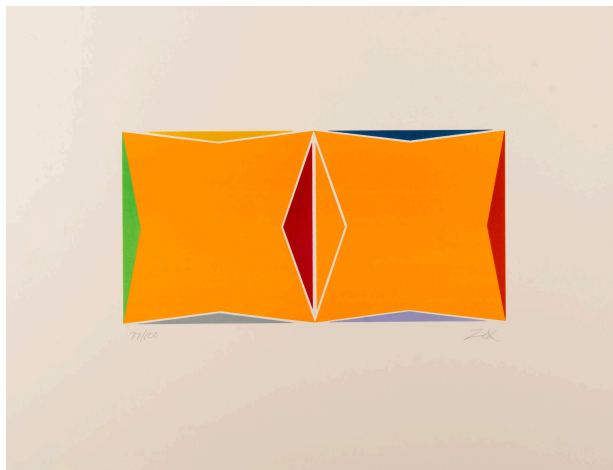

Basic Detail Report

Geometric

Date

ca. 1968-1969

Primary Maker

Larry Zox

Medium

Color silkscreen on paper

Dimensions

Sheet: 20 × 26 in. (50.8 × 66 cm) Image: 8 × 16 in. (20.3 × 40.6 cm)

Credit Line

Des Moines Art Center Permanent Collections; Gift of Donald Schlichter, 1977.26

Description