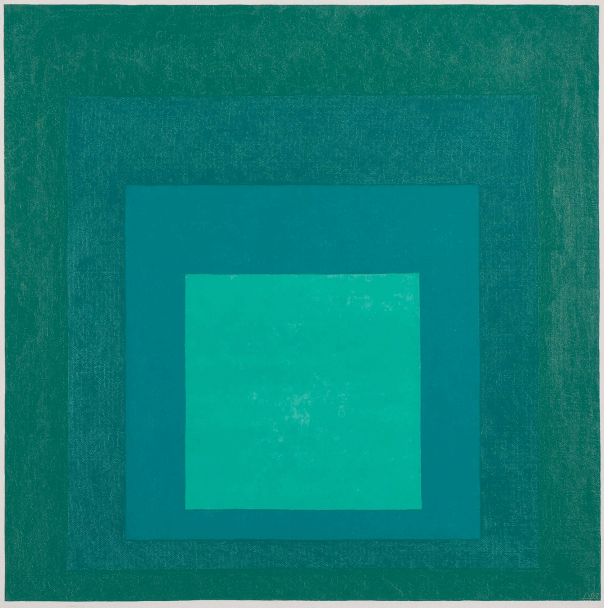

## Study for Homage to the Square

**Date**

1967

**Primary Maker**

Josef Albers

**Medium**

Oil on masonite

**Dimensions**

Frame: 32 7/16 × 32 7/16 × 1 1/4 in. (82.4 × 82.4 × 3.2 cm)  
Canvas: 31 1/2 × 31 1/2 in. (80 × 80 cm)

**Credit Line**

Des Moines Art Center Permanent Collections; Purchased with Funds from the Bequest of William W. and Edith King Pearson, 1984.9