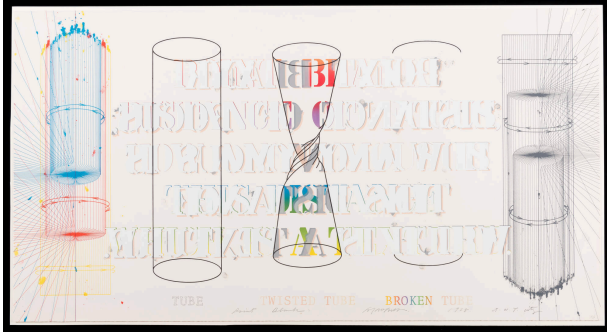

Basic Detail Report

Point Blank

Date

1978

Primary Maker

Shusaku Arakawa

Medium

Ink on paper

Dimensions

Sheet: 31 1/8 × 58 1/2 in. (79.1 × 148.6 cm)

Credit Line

Des Moines Art Center Permanent Collections; Gift of the artist, 1979.54

Description