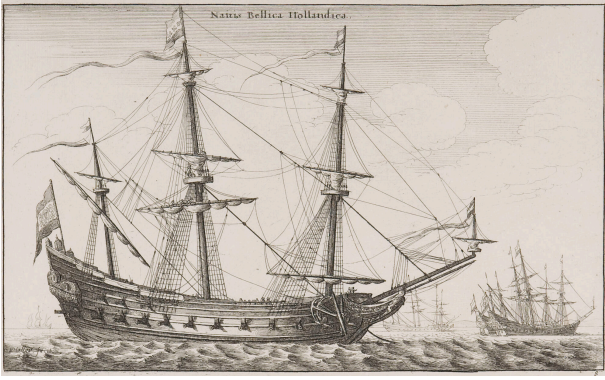

Basic Detail Report

Dutch Warship with Furled Sails, from the series "Navium Variarum Figurae et Formae"

Date

1647

Primary Maker

Wenceslaus Hollar

Medium

Etching on paper

Dimensions

Sheet: 8 5/16 × 13 in. (21.1 × 33 cm) Plate: 5 1/2 × 9 in. (14 × 22.9 cm)

Credit Line

Des Moines Art Center Permanent Collections; Purchased with funds from the Edmundson Art Foundation, Inc., 1950.61

Description