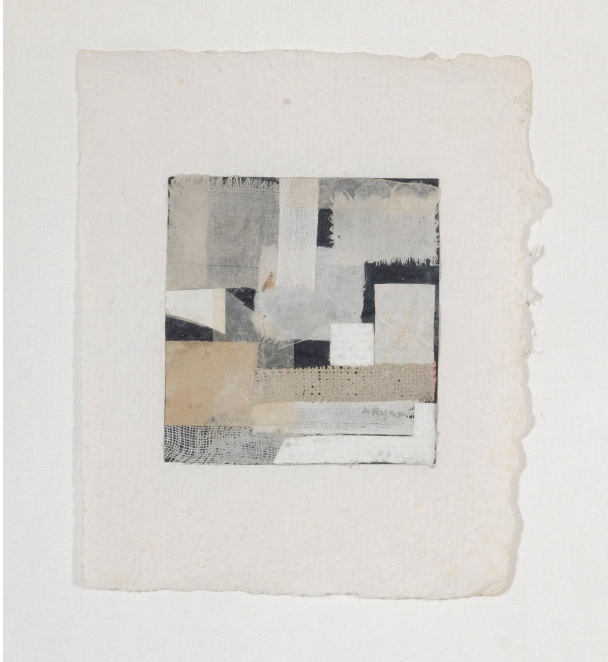

Basic Detail Report

Untitled (no. 588)

Date

after 1948

Primary Maker

Anne Ryan

Medium

Collage on paper

Dimensions

Sheet: 7 × 6 in. (17.8 × 15.2 cm) Image: 3 11/16 × 3 1/2 in. (9.4 × 8.9 cm)

Credit Line

Des Moines Art Center's Louise Noun Collection of Art by

Women through Bequest, 2003.345